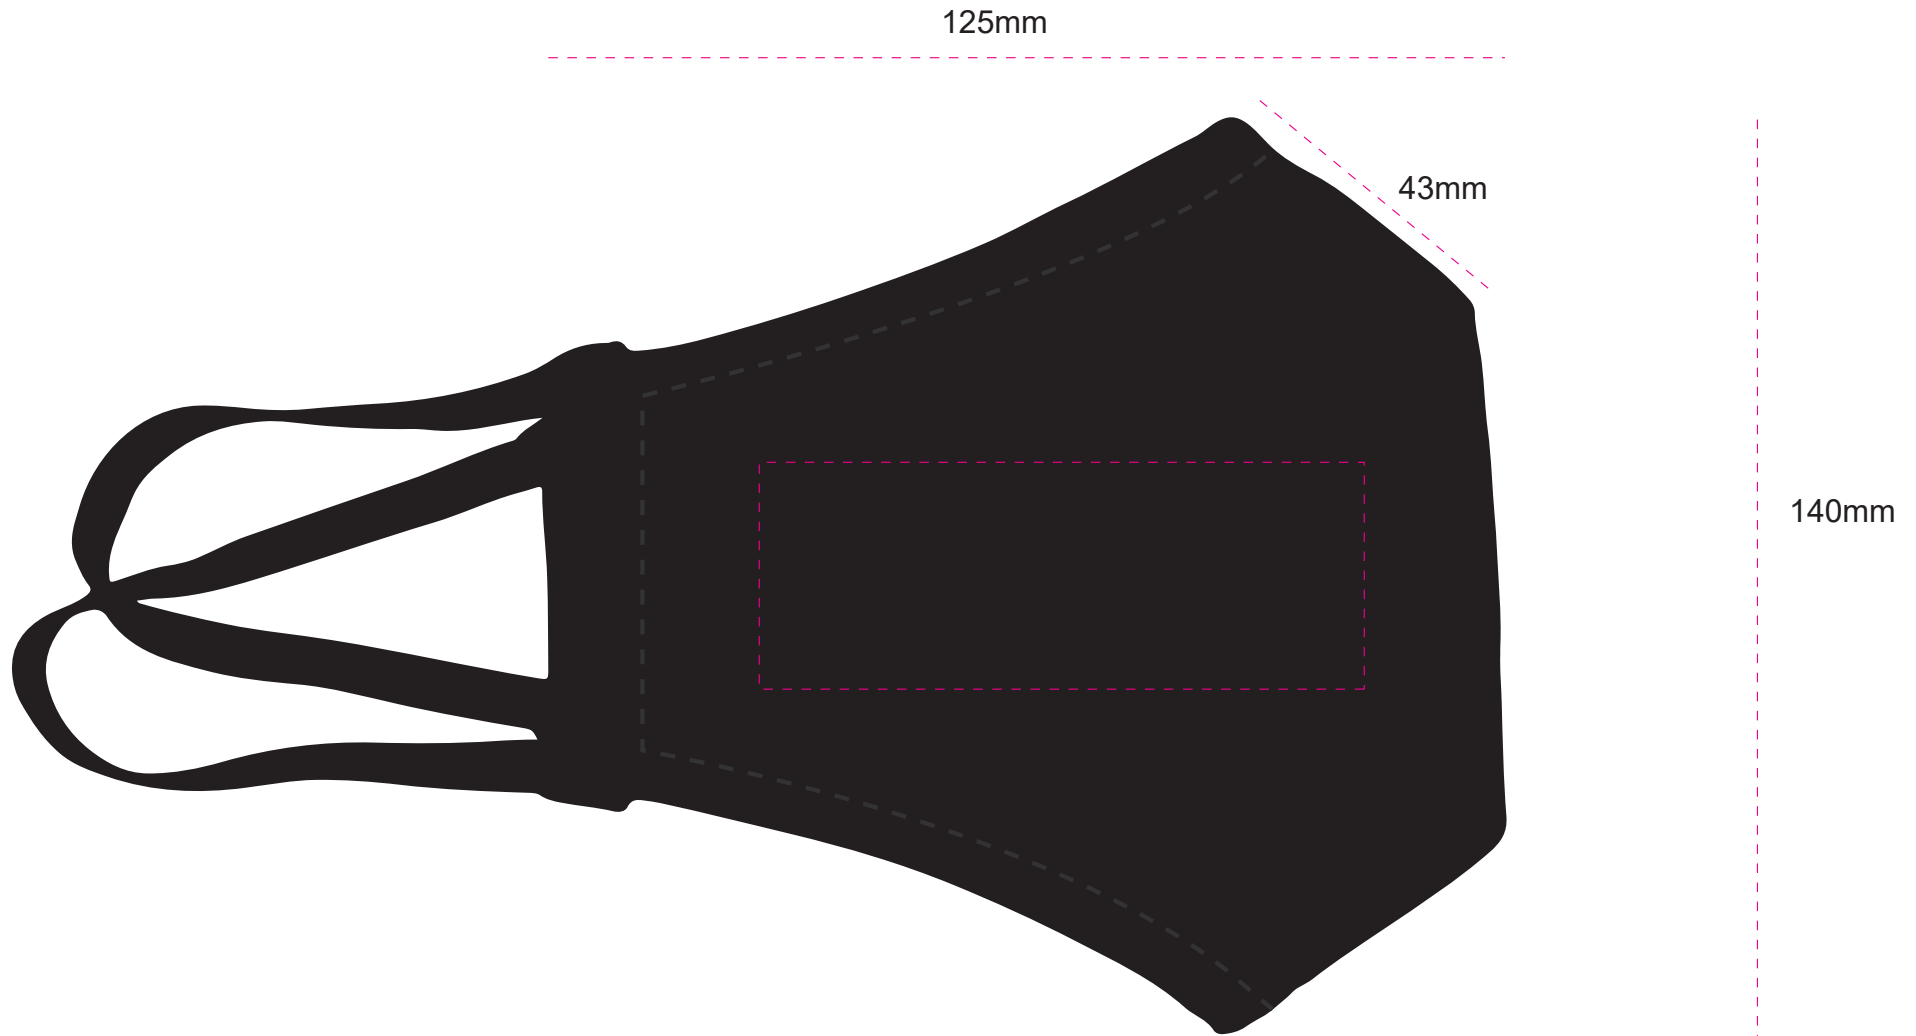

Face Mask template

Print size: 55 x 45mm

Please keep all text, logos and other important images within this area.

3 Ply Face Mask template

Print size: 80 x 30mm

Please keep all text, logos and other important images within this area.

3 Ply Face Mask template

Please keep all text, logos and other important images within this area.