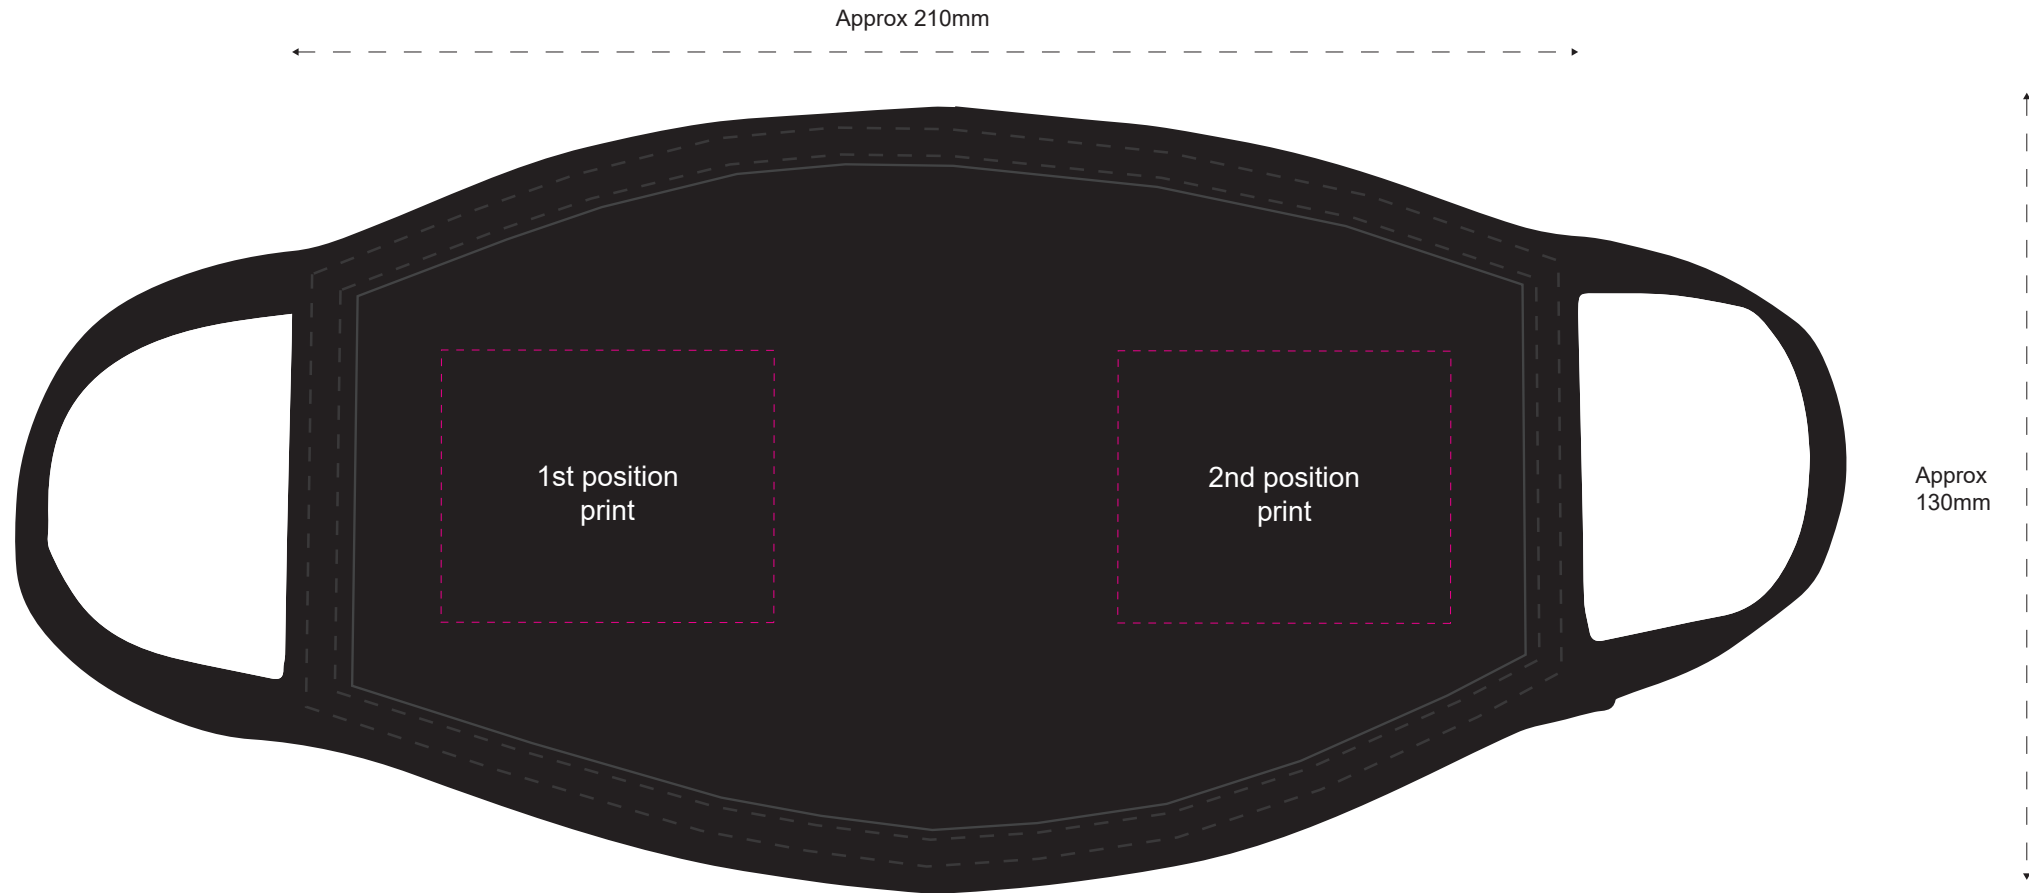

Face Mask template

Print size: 55 x 45mm

Please keep all text, logos and other important images within this area.

3 Ply Face Mask template

Print size: 80 x 30mm

Please keep all text, logos and other important images within this area.

3 Ply Face Mask template

Please keep all text, logos and other important images within this area.