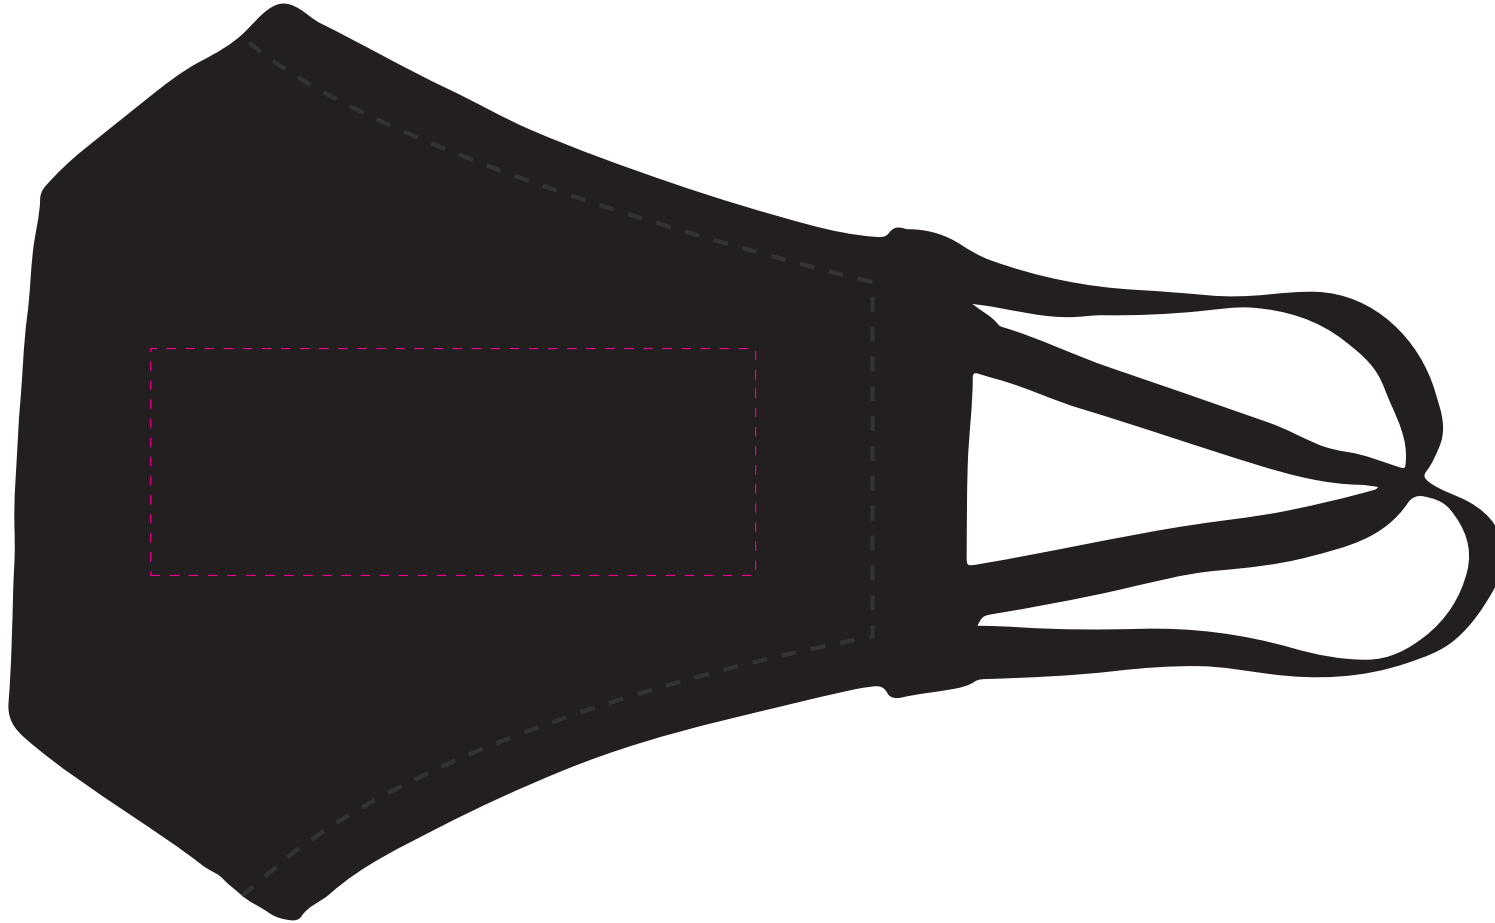

Face Mask template

Print size: 55 x 45mm

Please keep all text, logos and other important images within this area.

3 Ply Face Mask template

Print size: 80 x 30mm

Please keep all text, logos and other important images within this area.

3 Ply Face Mask template

Please keep all text, logos and other important images within this area.