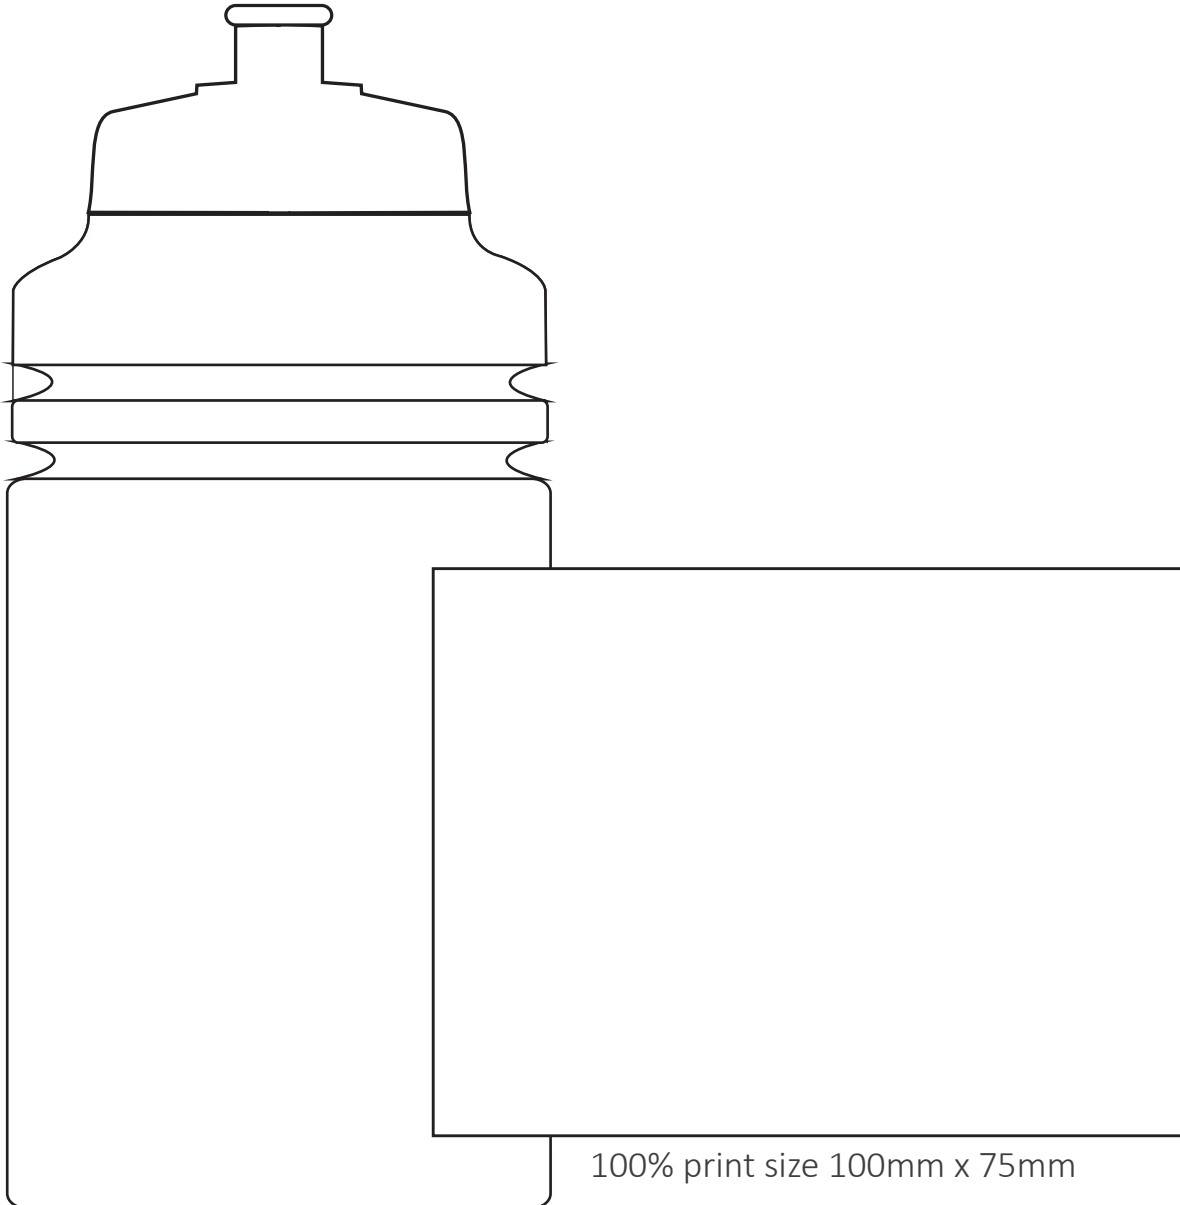

# Name **Layout**

Top colour **TBC**

100% print size 100mm x 75mm

bottle type **Energize 500cc**

bottle colour **TBC**

number of sides **ONE**

quantity **TBC**

dust cap **TBC**

# Name **Layout**

top colour **TBC**

bottle type **Energize 500cc**

bottle colour **TBC**

dust cap **No**

quantity **TBC**

print **Digital**

100% print size:140 x 85 mm